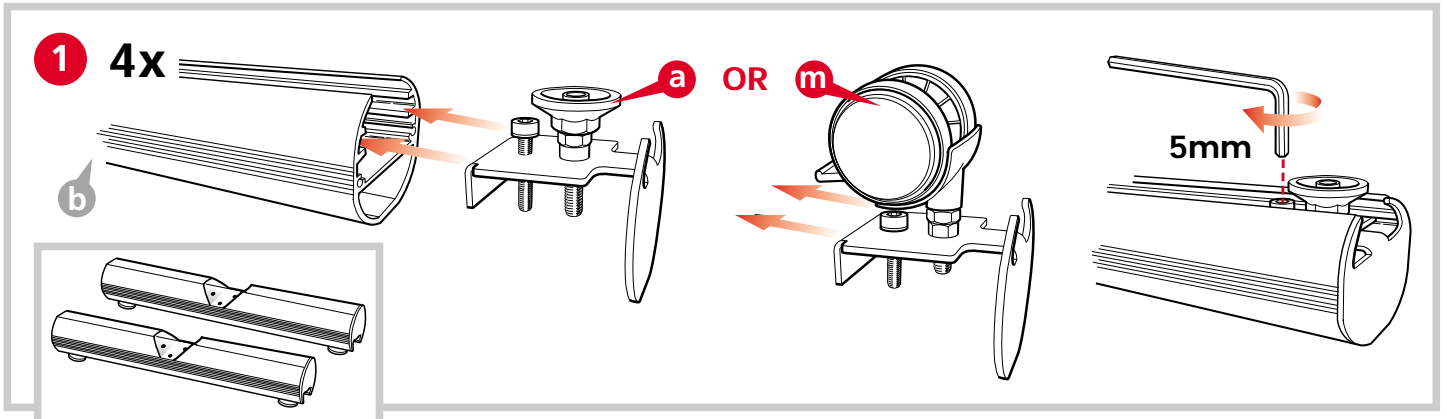

**CUTTER STAND**  
with Optional ROLL FEED & WASTE CATCHER

4 2x

4mm

5 2x 4mm

6 OPTIONAL Roll Feed

2x 5mm

7 2x

**OPTIONAL**  
Waste Catcher