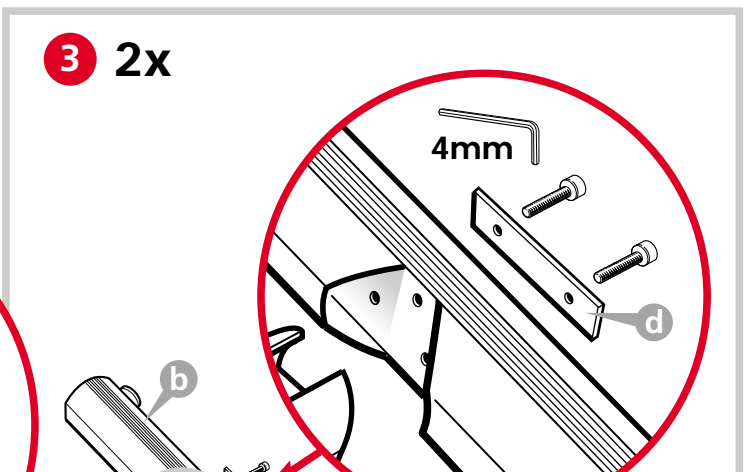

**CUTTER STAND**  
with Optional ROLL FEED & WASTE CATCHER

4 2x

4mm

5 2x 4mm

6 OPTIONAL Roll Feed

2x 5mm

7 2x

**OPTIONAL**  
Waste Catcher