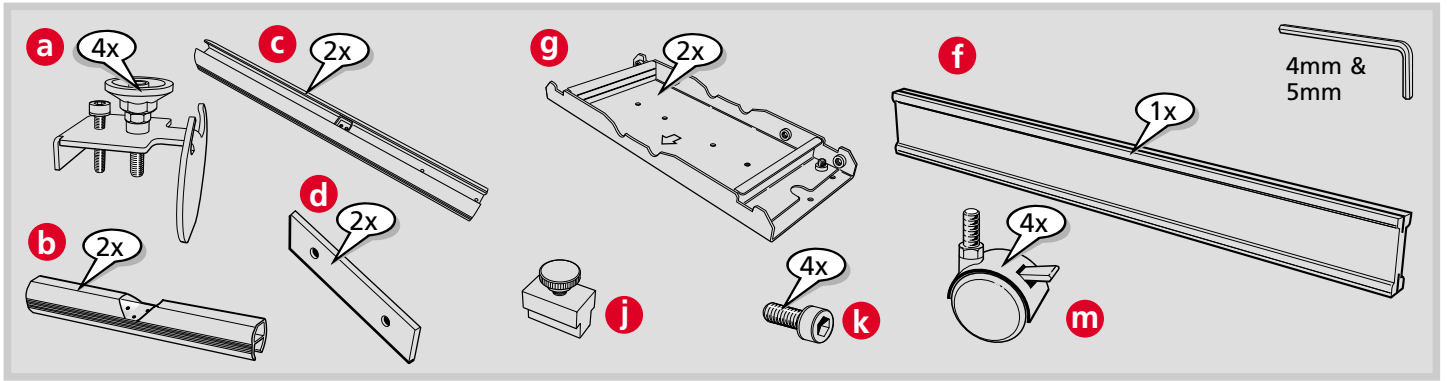

**CUTTER STAND**  
with Optional ROLL FEED & WASTE CATCHER

4 2x

4mm

5 2x 4mm

6 OPTIONAL Roll Feed

2x 5mm

7 2x

**OPTIONAL**  
Waste Catcher