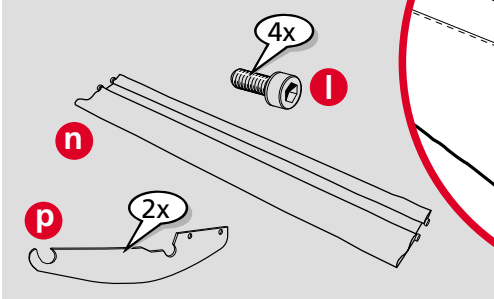

**CUTTER STAND**  
with Optional ROLL FEED & WASTE CATCHER

4 2x

4mm

5 2x 4mm

6 OPTIONAL Roll Feed

2x 5mm

7 2x

**OPTIONAL**  
Waste Catcher