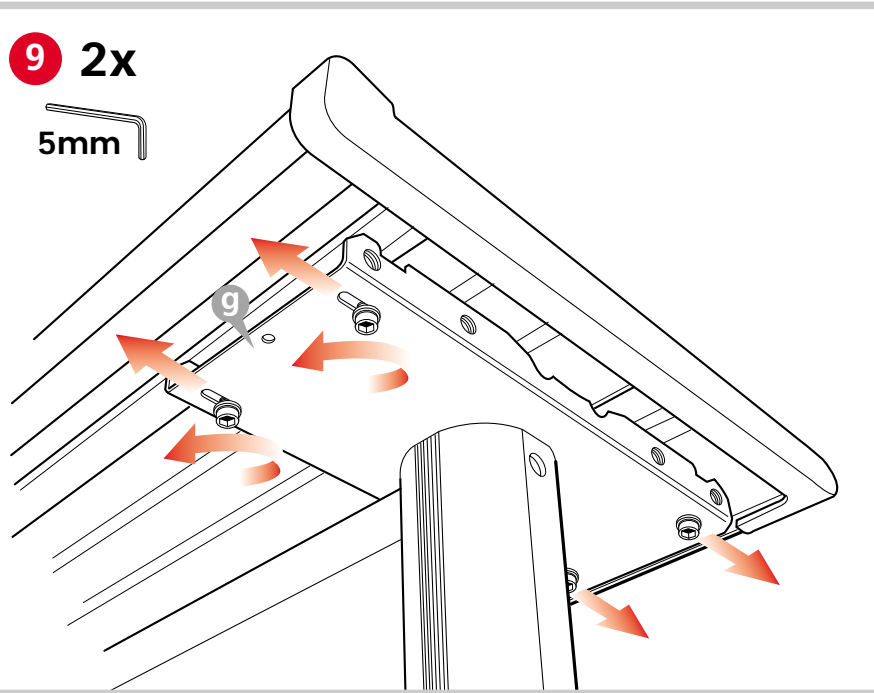

OR 2x etc.

9 2x