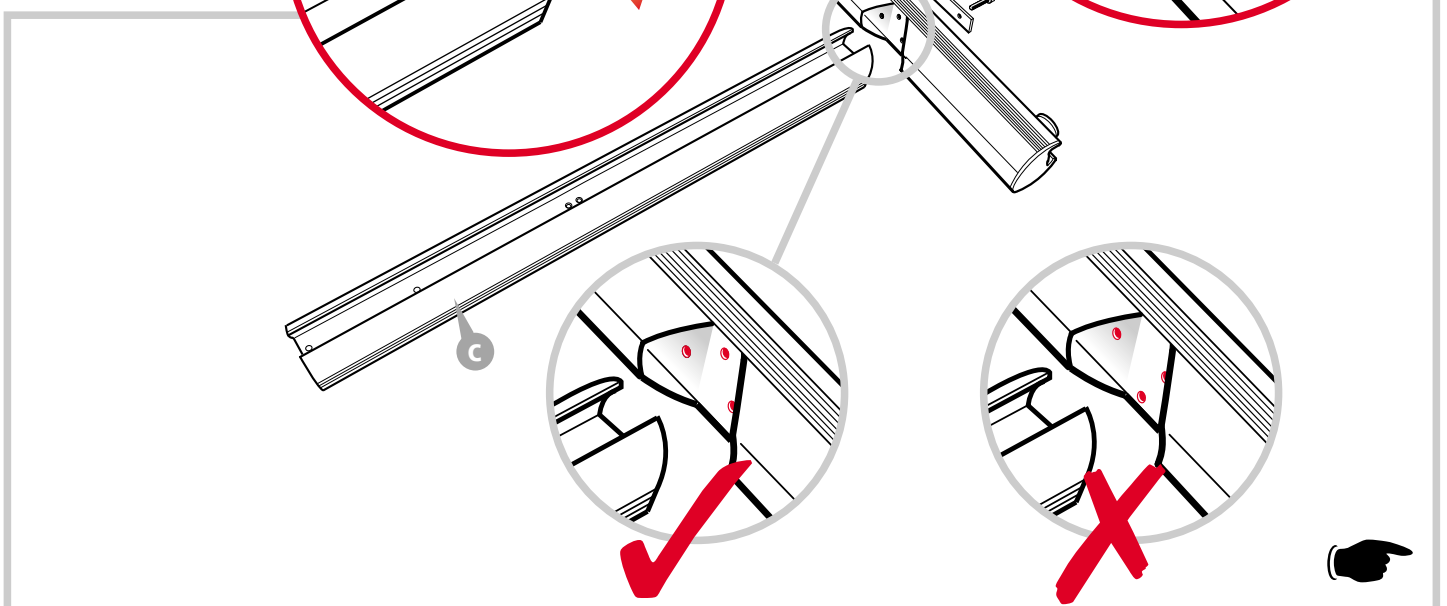

**CUTTER STAND**  
with Optional ROLL FEED & WASTE CATCHER

4 2x

4mm

5 2x 4mm

6 OPTIONAL Roll Feed

2x 5mm

7 2x

**OPTIONAL**  
Waste Catcher