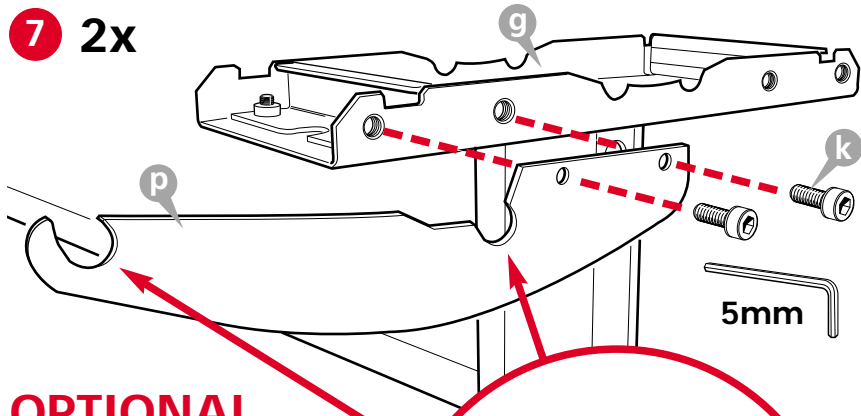

**CUTTER STAND**  
with Optional ROLL FEED & WASTE CATCHER

4 2x

4mm

5 2x 4mm

6 OPTIONAL Roll Feed

2x 5mm

7 2x

**OPTIONAL**  
Waste Catcher