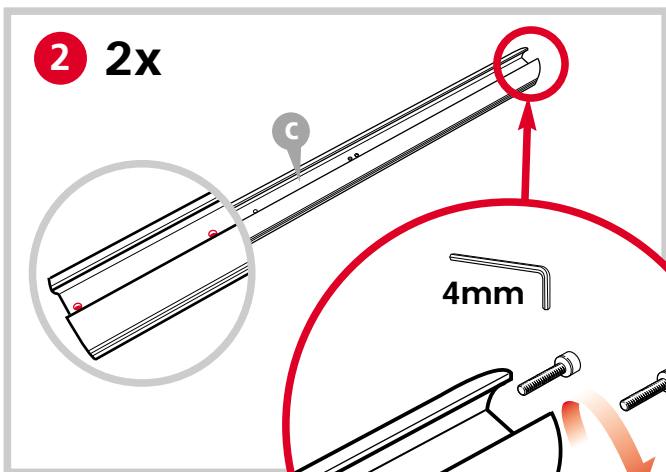

**CUTTER STAND**  
with Optional ROLL FEED & WASTE CATCHER

4 2x

4mm

5 2x 4mm

6 OPTIONAL Roll Feed

2x 5mm

7 2x

**OPTIONAL**  
Waste Catcher